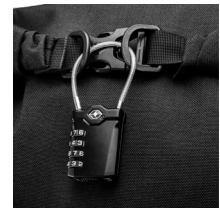

PRODUCT INFO

X-TREMER

Large expedition drybag with roll closure

Reliable roll closure with side-release buckle and D-rings

Adjustable padded shoulder straps

D-ring for additional safeguarding and anchoring

Useful carrying handle

Welded suspension points designed up to a load of 220 kg

Adjustable sternum strap

Inside view

D-rings for locking

Size	Height cm/in	Circumference cm/in	Diameter cm/in	Volume L/cu.in.	Weight g/oz.
113 L	92/36.2	122/48	39/15.4	113/6896	1150/40.6

= height rolled; add appr. 20 cm/ 8 in. for length of open dry bag

SPECIFICATIONS:

- + Expedition stuff sack for voluminous equipment
- + For heavy duty purposes, e.g. as a cover for trekking backpacks
- + Chest strap easy to take off
- + Shaped shoulder straps for greater range of motion
- + D-rings for fixing, holding or locking (e.g. with a padlock)
- + Better than transportation barrels which are too bulky, especially when empty
- + Small packing volume
- + Easy to clean inside

Delivery: Bag comes with padded shoulder straps

Note: In order to meet standard IP64 (6=dustproof, 4=protected against splash water coming from all directions) the roll closure must be rolled at least 3-4 times.