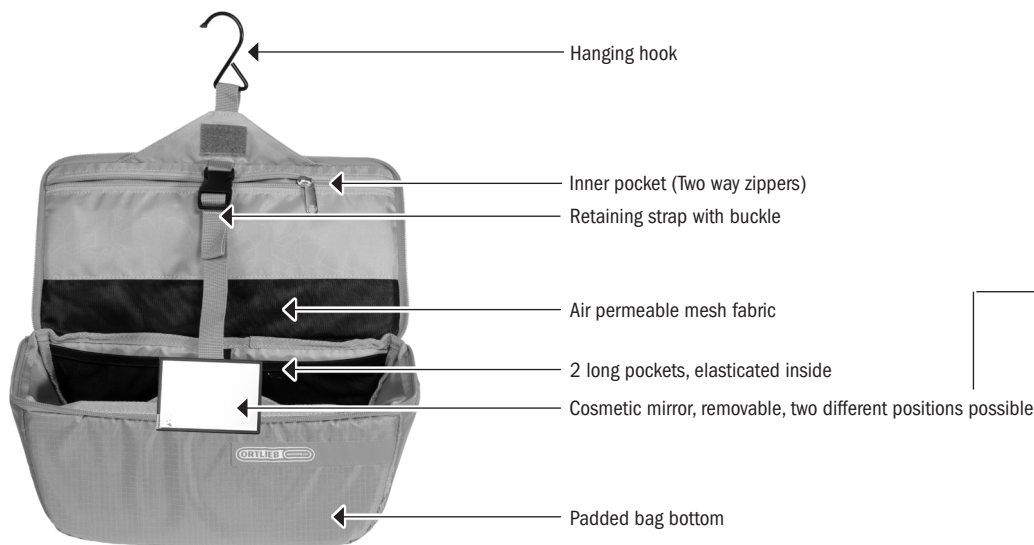

PRODUCT INFO

TOILETRY BAG

Lightweight and sturdy toilet bag for travel, camping and bike tour

PVC
free

POLYESTER

height cm/in.	width cm/in.	depth cm/in.	vol L/cu.in.	weight g/oz.
15/5.9	24/29 9.5/11.4	16/6.3	5/305	235/8.3

SPECIFICATIONS:

- + Lightweight, sturdy toiletry bag with hanging hook and costume mirror
- + Large main compartment, various pockets
- + Lightweight nylon toilet bag for travel
- + With foam padding all around
- + Carrying handle and hook for hanging on towel rack, washroom mirror, sink, etc.
- + Ideal for ORTLIEB travel bags like Duffles, Rack-Packs, as well as for all bike bags (Back-Roller/Bike-Packer)*
- + Two way zippers
- + Also available in bundle (with Packing Cube S and L) with price advantage

Contents: Toiletry Bag

Note: Not waterproof

* In a bike bag (eg Back-Roller, Bike-Packer) does not fit a complete bundle, but either 1x Packing Cube L and 1x Toiletry Bag or 2x Packing Cube S and 1x Toiletry Bag