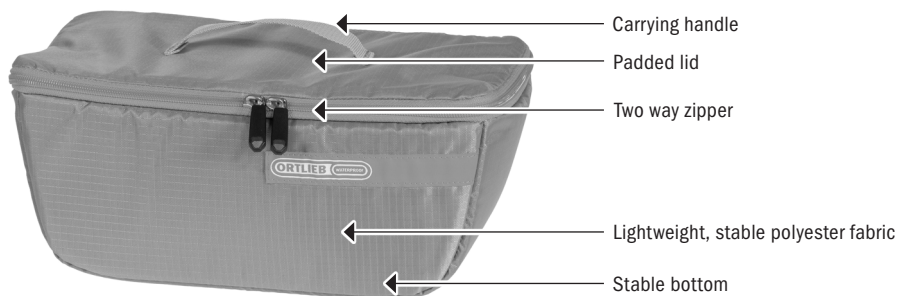

PRODUCT INFO

TOILETRY BAG

Lightweight and sturdy toilet bag for travel, camping and bike tour

PVC
free

POLYESTER

height cm/in.	width cm/in.	depth cm/in.	vol L/cu.in.	weight g/oz.
15/5.9	24/29 9.5/11.4	16/6.3	5/305	235/8.3

SPECIFICATIONS:

- + Lightweight, sturdy toiletry bag with hanging hook and costume mirror
- + Large main compartment, various pockets
- + Lightweight nylon toilet bag for travel
- + With foam padding all around
- + Carrying handle and hook for hanging on towel rack, washroom mirror, sink, etc.
- + Ideal for ORTLIEB travel bags like Duffles, Rack-Packs, as well as for all bike bags (Back-Roller/Bike-Packer)*
- + Two way zippers
- + Also available in bundle (with Packing Cube S and L) with price advantage

Contents: Toiletry Bag

Note: Not waterproof

* In a bike bag (eg Back-Roller, Bike-Packer) does not fit a complete bundle, but either 1x Packing Cube L and 1x Toiletry Bag or 2x Packing Cube S and 1x Toiletry Bag