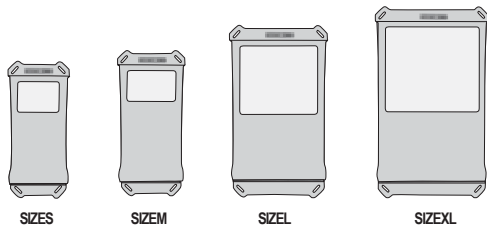

火気厳禁

Option 1 = + SAFE-IT (SIZE S-XL)

Option 2 = + MAPCASE

Option 1 = + SAFE- IT (SIZE S-XL)

Option 2 = + MAPCASE

PRODUCT INFO

SAFE-IT MOUNTINGSET

for Ultimate handlebar bags

PVC
free

← Adjustable mounting hooks
and elastic cord

Application example:

SPECIFICATIONS:

- + Mounting set for protective sleeve Safe-it onto lid of handlebar bag Ultimate
- + Allows fixing of Safe-it size M and L onto handlebar bag Ultimate
- + Mounting by means of four adjustable hooks and elastic cord
- + Compatible with all Ultimate handlebar bags, also earlier generations, except Ultimate Compact