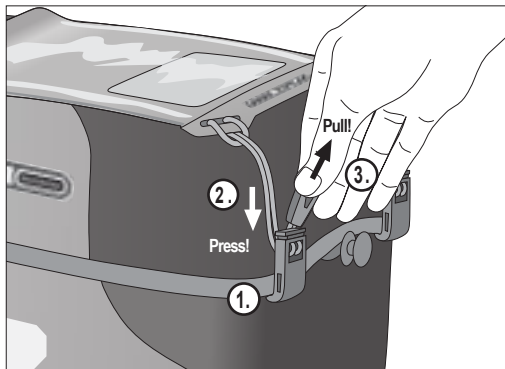

火気厳禁

Option 1 = + SAFE-IT (SIZE S-XL)

Option 2 = + MAPCASE

Option 1 = + SAFE- IT (SIZE S-XL)

Option 2 = + MAPCASE

PRODUCT INFO

SAFE-IT MOUNTINGSET

for Ultimate handlebar bags

PVC
free

← Adjustable mounting hooks
and elastic cord

Application example:

SPECIFICATIONS:

- + Mounting set for protective sleeve Safe-it onto lid of handlebar bag Ultimate
- + Allows fixing of Safe-it size M and L onto handlebar bag Ultimate
- + Mounting by means of four adjustable hooks and elastic cord
- + Compatible with all Ultimate handlebar bags, also earlier generations, except Ultimate Compact

Contents: Four mounting hooks and elastic cord