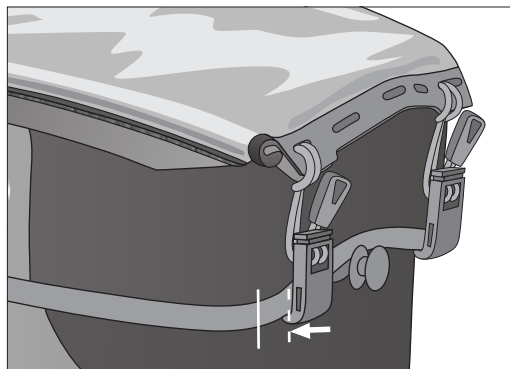

火気厳禁

Option 1 = + SAFE-IT (SIZE S-XL)

Option 2 = + MAPCASE

Option 1 = + SAFE- IT (SIZE S-XL)

Option 2 = + MAPCASE

PRODUCT INFO

SAFE-IT MOUNTINGSET

for Ultimate handlebar bags

PVC
free

← Adjustable mounting hooks
and elastic cord

Application example:

SPECIFICATIONS:

- + Mounting set for protective sleeve Safe-it onto lid of handlebar bag Ultimate
- + Allows fixing of Safe-it size M and L onto handlebar bag Ultimate
- + Mounting by means of four adjustable hooks and elastic cord
- + Compatible with all Ultimate handlebar bags, also earlier generations, except Ultimate Compact

Contents: Four mounting hooks and elastic cord