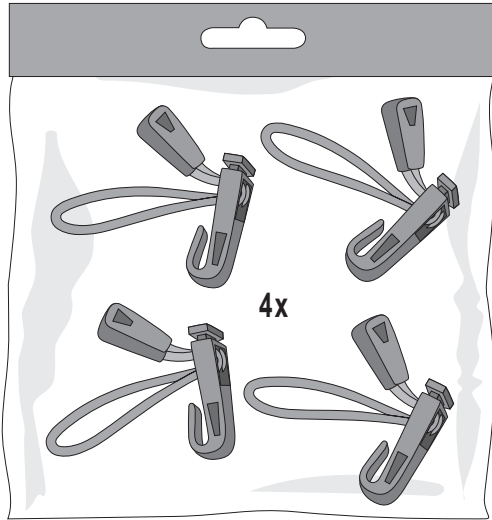

BEFESTIGUNG FÜR SAFE-IT & KARTENTASCHE CLIPFIXING FOR SAFE-IT & HANDLEBAR BAG

- DE MONTAGEANWEISUNG:
- GB ASSEMBLY INSTRUCTIONS:
- FR INSTRUCTIONS DE MONTAGE:
- IT ISTRUZIONI DI MONTAGGIO:
- NL MONTAGE HANDLEIDING:
- DK MONTERINGSVEJLEDNING:

火気厳禁

Option 1 = + SAFE-IT (SIZE S-XL)

Option 2 = + MAPCASE

Option 1 = + SAFE- IT (SIZE S-XL)

Option 2 = + MAPCASE

PRODUCT INFO

SAFE-IT MOUNTINGSET

for Ultimate handlebar bags

PVC
free

← Adjustable mounting hooks
and elastic cord

Application example:

SPECIFICATIONS:

- + Mounting set for protective sleeve Safe-it onto lid of handlebar bag Ultimate
- + Allows fixing of Safe-it size M and L onto handlebar bag Ultimate
- + Mounting by means of four adjustable hooks and elastic cord
- + Compatible with all Ultimate handlebar bags, also earlier generations, except Ultimate Compact

Contents: Four mounting hooks and elastic cord