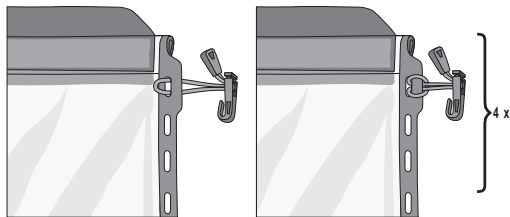

火気厳禁

Option 1 = + SAFE-IT (SIZE S-XL)

Option 2 = + MAPCASE

Option 1 = + SAFE- IT (SIZE S-XL)

Option 2 = + MAPCASE

PRODUCT INFO

SAFE-IT MOUNTINGSET

for Ultimate handlebar bags

PVC
free

← Adjustable mounting hooks
and elastic cord

Application example:

SPECIFICATIONS:

- + Mounting set for protective sleeve Safe-it onto lid of handlebar bag Ultimate
- + Allows fixing of Safe-it size M and L onto handlebar bag Ultimate
- + Mounting by means of four adjustable hooks and elastic cord
- + Compatible with all Ultimate handlebar bags, also earlier generations, except Ultimate Compact