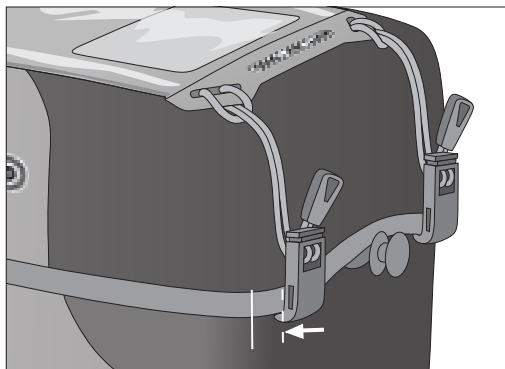

火気厳禁

Option 1 = + SAFE-IT (SIZE S-XL)

Option 2 = + MAPCASE

Option 1 = + SAFE- IT (SIZE S-XL)

Option 2 = + MAPCASE

PRODUCT INFO

SAFE-IT MOUNTINGSET

for Ultimate handlebar bags

PVC
free

← Adjustable mounting hooks
and elastic cord

Application example:

SPECIFICATIONS:

- + Mounting set for protective sleeve Safe-it onto lid of handlebar bag Ultimate
- + Allows fixing of Safe-it size M and L onto handlebar bag Ultimate
- + Mounting by means of four adjustable hooks and elastic cord
- + Compatible with all Ultimate handlebar bags, also earlier generations, except Ultimate Compact