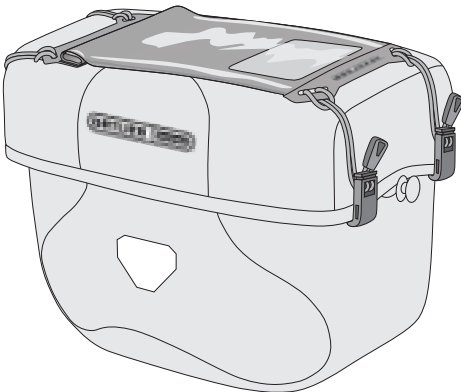

BEFESTIGUNG FÜR SAFE-IT & KARTENTASCHE CLIPFIXING FOR SAFE-IT & HANDLEBAR BAG

- DE MONTAGEANWEISUNG:
- GB ASSEMBLY INSTRUCTIONS:
- FR INSTRUCTIONS DE MONTAGE:
- IT ISTRUZIONI DI MONTAGGIO:
- NL MONTAGE HANDLEIDING:
- DK MONTERINGSVEJLEDNING:

火気厳禁

Option 1 = + SAFE-IT (SIZE S-XL)

Option 2 = + MAPCASE

Option 1 = + SAFE- IT (SIZE S-XL)

Option 2 = + MAPCASE

PRODUCT INFO

SAFE-IT MOUNTINGSET

for Ultimate handlebar bags

PVC
free

← Adjustable mounting hooks
and elastic cord

Application example:

SPECIFICATIONS:

- + Mounting set for protective sleeve Safe-it onto lid of handlebar bag Ultimate
- + Allows fixing of Safe-it size M and L onto handlebar bag Ultimate
- + Mounting by means of four adjustable hooks and elastic cord
- + Compatible with all Ultimate handlebar bags, also earlier generations, except Ultimate Compact

Contents: Four mounting hooks and elastic cord