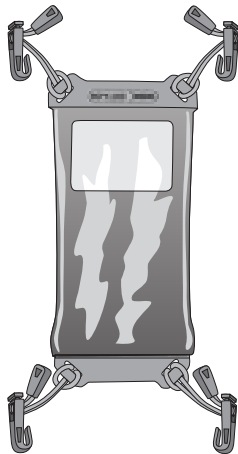

火気厳禁

Option 1 = + SAFE-IT (SIZE S-XL)

Option 2 = + MAPCASE

Option 1 = + SAFE- IT (SIZE S-XL)

Option 2 = + MAPCASE

PRODUCT INFO

SAFE-IT MOUNTINGSET

for Ultimate handlebar bags

PVC
free

← Adjustable mounting hooks
and elastic cord

Application example:

SPECIFICATIONS:

- + Mounting set for protective sleeve Safe-it onto lid of handlebar bag Ultimate
- + Allows fixing of Safe-it size M and L onto handlebar bag Ultimate
- + Mounting by means of four adjustable hooks and elastic cord
- + Compatible with all Ultimate handlebar bags, also earlier generations, except Ultimate Compact

Contents: Four mounting hooks and elastic cord