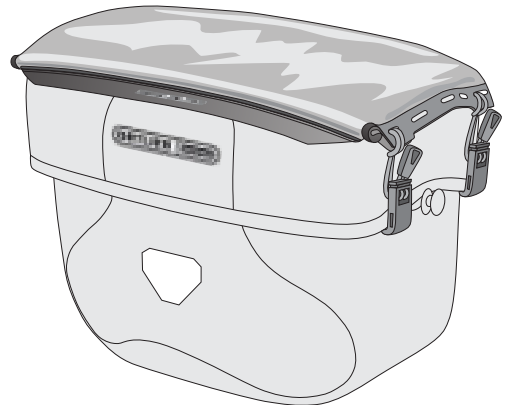

火気厳禁

Option 1 = + SAFE-IT (SIZE S-XL)

Option 2 = + MAPCASE

Option 1 = + SAFE- IT (SIZE S-XL)

Option 2 = + MAPCASE

PRODUCT INFO

SAFE-IT MOUNTINGSET

for Ultimate handlebar bags

PVC
free

← Adjustable mounting hooks
and elastic cord

Application example:

SPECIFICATIONS:

- + Mounting set for protective sleeve Safe-it onto lid of handlebar bag Ultimate
- + Allows fixing of Safe-it size M and L onto handlebar bag Ultimate
- + Mounting by means of four adjustable hooks and elastic cord
- + Compatible with all Ultimate handlebar bags, also earlier generations, except Ultimate Compact

Contents: Four mounting hooks and elastic cord