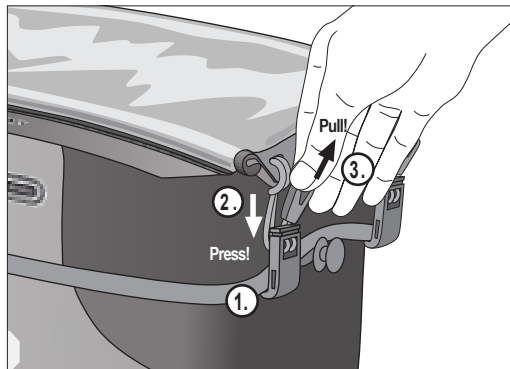

火気厳禁

Option 1 = + SAFE-IT (SIZE S-XL)

Option 2 = + MAPCASE

Option 1 = + SAFE- IT (SIZE S-XL)

Option 2 = + MAPCASE

PRODUCT INFO

SAFE-IT MOUNTINGSET

for Ultimate handlebar bags

PVC
free

← Adjustable mounting hooks
and elastic cord

Application example:

SPECIFICATIONS:

- + Mounting set for protective sleeve Safe-it onto lid of handlebar bag Ultimate
- + Allows fixing of Safe-it size M and L onto handlebar bag Ultimate
- + Mounting by means of four adjustable hooks and elastic cord
- + Compatible with all Ultimate handlebar bags, also earlier generations, except Ultimate Compact