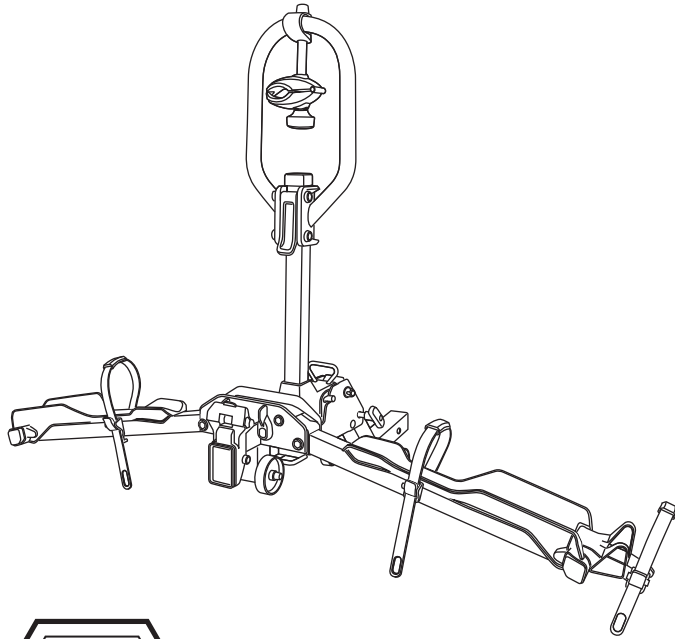

TECHNICAL INFORMATION

E-SCORPION H1

10" Tire diameter		26" Tire diameter		29" Tire diameter	
MIN	MAX	MIN	MAX	MIN	MAX
81cm(32")	116cm(46")	78cm(31")	127cm(50")	84cm(33")	129cm(51")

TECHNICAL INFORMATION

E-SCORPION H2

10"		26"		29"	
Tire diameter		Tire diameter		Tire diameter	
MIN	MAX	MIN	MAX	MIN	MAX
81cm(32")	116cm(46")	78cm(31")	127cm(50")	84cm(33")	129cm(51")