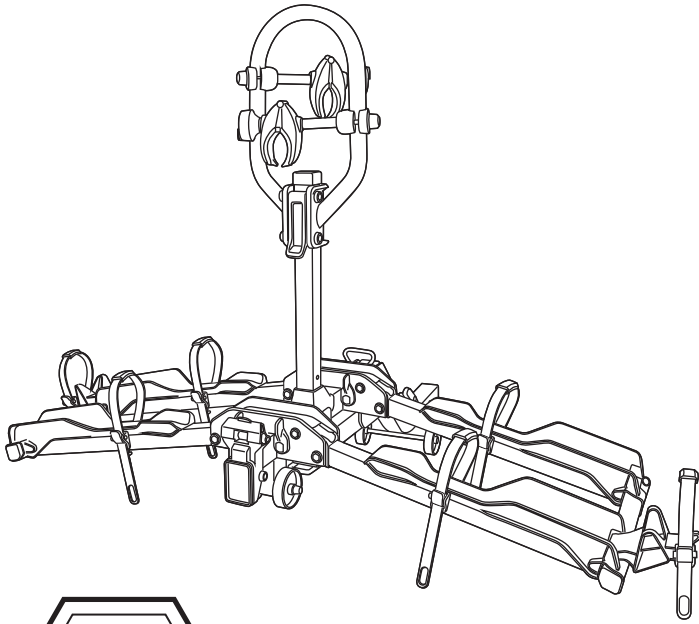

TECHNICAL INFORMATION

E-SCORPION H1

10" Tire diameter		26" Tire diameter		29" Tire diameter	
MIN	MAX	MIN	MAX	MIN	MAX
81cm(32")	116cm(46")	78cm(31")	127cm(50")	84cm(33")	129cm(51")

TECHNICAL INFORMATION

E-SCORPION H2

10"		26"		29"	
Tire diameter		Tire diameter		Tire diameter	
MIN	MAX	MIN	MAX	MIN	MAX
81cm(32")	116cm(46")	78cm(31")	127cm(50")	84cm(33")	129cm(51")