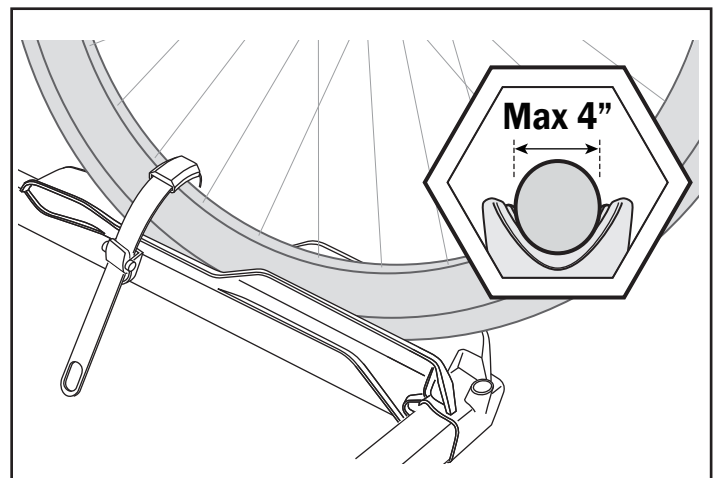

TECHNICAL INFORMATION

E-SCORPION H1

10" Tire diameter		26" Tire diameter		29" Tire diameter	
MIN	MAX	MIN	MAX	MIN	MAX
81cm(32")	116cm(46")	78cm(31")	127cm(50")	84cm(33")	129cm(51")

TECHNICAL INFORMATION

E-SCORPION H2

10"		26"		29"	
Tire diameter		Tire diameter		Tire diameter	
MIN	MAX	MIN	MAX	MIN	MAX
81cm(32")	116cm(46")	78cm(31")	127cm(50")	84cm(33")	129cm(51")