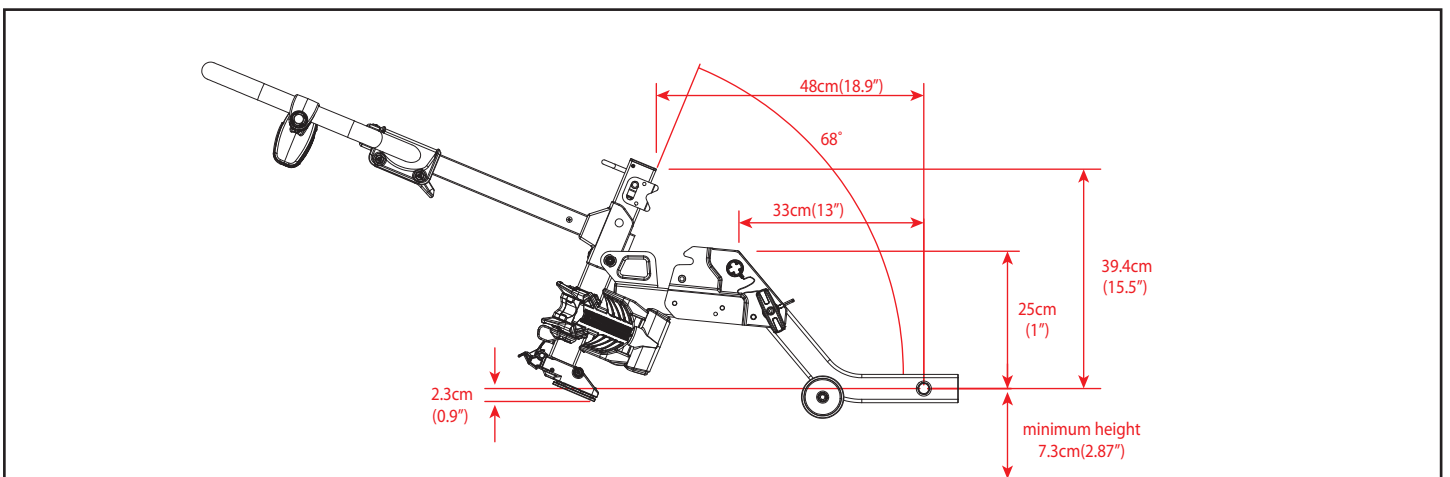

TECHNICAL INFORMATION

E-SCORPION H1

10" Tire diameter		26" Tire diameter		29" Tire diameter	
MIN	MAX	MIN	MAX	MIN	MAX
81cm(32")	116cm(46")	78cm(31")	127cm(50")	84cm(33")	129cm(51")

TECHNICAL INFORMATION

E-SCORPION H2

10"		26"		29"	
Tire diameter		Tire diameter		Tire diameter	
MIN	MAX	MIN	MAX	MIN	MAX
81cm(32")	116cm(46")	78cm(31")	127cm(50")	84cm(33")	129cm(51")