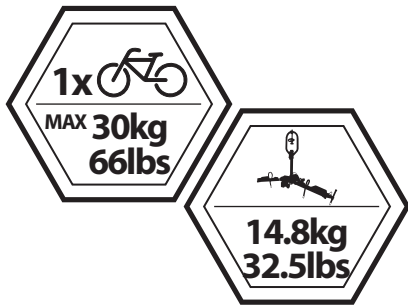

TECHNICAL INFORMATION

E-SCORPION H1

10" Tire diameter		26" Tire diameter		29" Tire diameter	
MIN	MAX	MIN	MAX	MIN	MAX
81cm(32")	116cm(46")	78cm(31")	127cm(50")	84cm(33")	129cm(51")

TECHNICAL INFORMATION

E-SCORPION H2

10"		26"		29"	
Tire diameter		Tire diameter		Tire diameter	
MIN	MAX	MIN	MAX	MIN	MAX
81cm(32")	116cm(46")	78cm(31")	127cm(50")	84cm(33")	129cm(51")