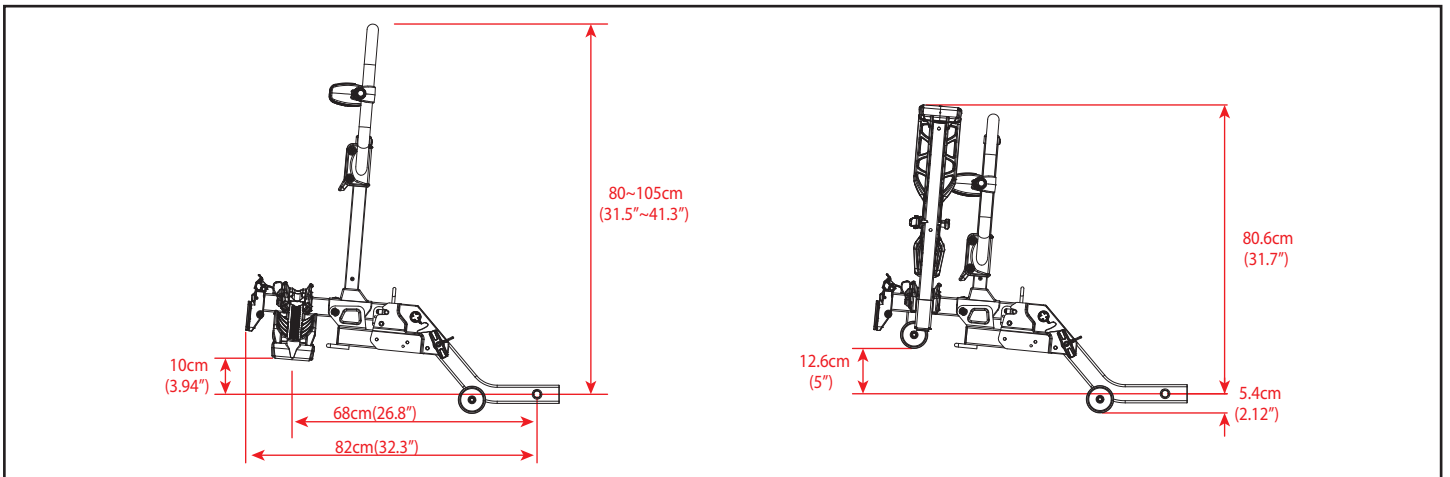

TECHNICAL INFORMATION

E-SCORPION H1

10" Tire diameter		26" Tire diameter		29" Tire diameter	
MIN	MAX	MIN	MAX	MIN	MAX
81cm(32")	116cm(46")	78cm(31")	127cm(50")	84cm(33")	129cm(51")

TECHNICAL INFORMATION

E-SCORPION H2

10"		26"		29"	
Tire diameter		Tire diameter		Tire diameter	
MIN	MAX	MIN	MAX	MIN	MAX
81cm(32")	116cm(46")	78cm(31")	127cm(50")	84cm(33")	129cm(51")