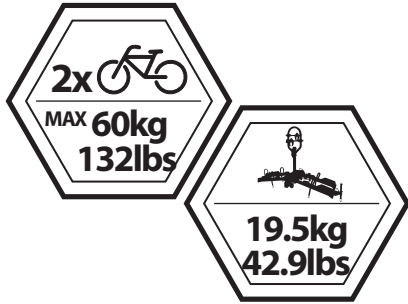

TECHNICAL INFORMATION

E-SCORPION H1

10" Tire diameter		26" Tire diameter		29" Tire diameter	
MIN	MAX	MIN	MAX	MIN	MAX
81cm(32")	116cm(46")	78cm(31")	127cm(50")	84cm(33")	129cm(51")

TECHNICAL INFORMATION

E-SCORPION H2

10"		26"		29"	
Tire diameter		Tire diameter		Tire diameter	
MIN	MAX	MIN	MAX	MIN	MAX
81cm(32")	116cm(46")	78cm(31")	127cm(50")	84cm(33")	129cm(51")