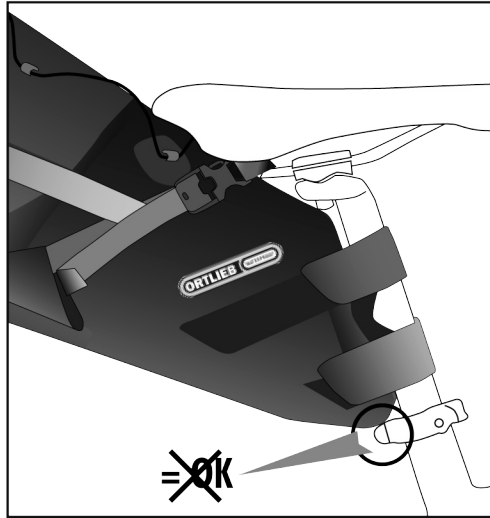

SEAT-PACK 16,5 L

- DE MONTAGEANLEITUNG
- GB ASSEMBLY INSTRUCTIONS
- FR INSTRUCTIONS DE MONTAGE
- IT ISTRUZIONI DI MONTAGGIO
- NL MONTAGE HANDLEIDING
- DK MONTERINGSVEJLEDNING

- ES INSTRUCCIONES DE MONTAJE
- SE MONTERINGSANVISNING
- NO MONTERINGSANVISNING
- FI ASENNUSOHJEET
- PL INSTRUKCJA MONTAZU
- JP 装着方法