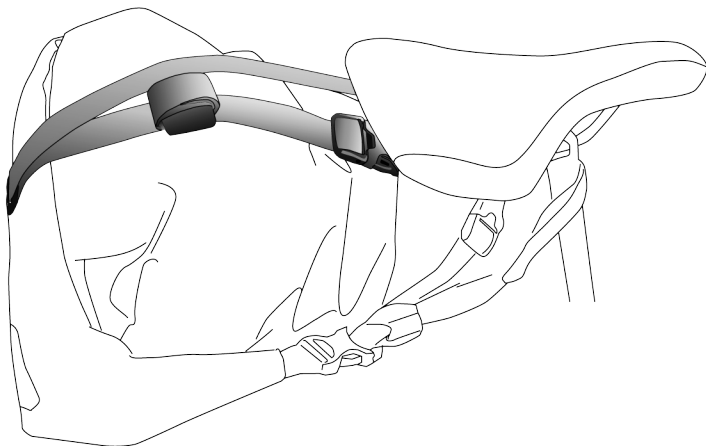

ACCESSORIES

Support Strap for Seat-Pack = + Art. # E216

WEITERE INFORMATIONEN:

MORE INFORMATION:

<https://www.youtube.com/watch?v=CuMWYUYhSoM>

www.ortlieb.com

WA133 0820