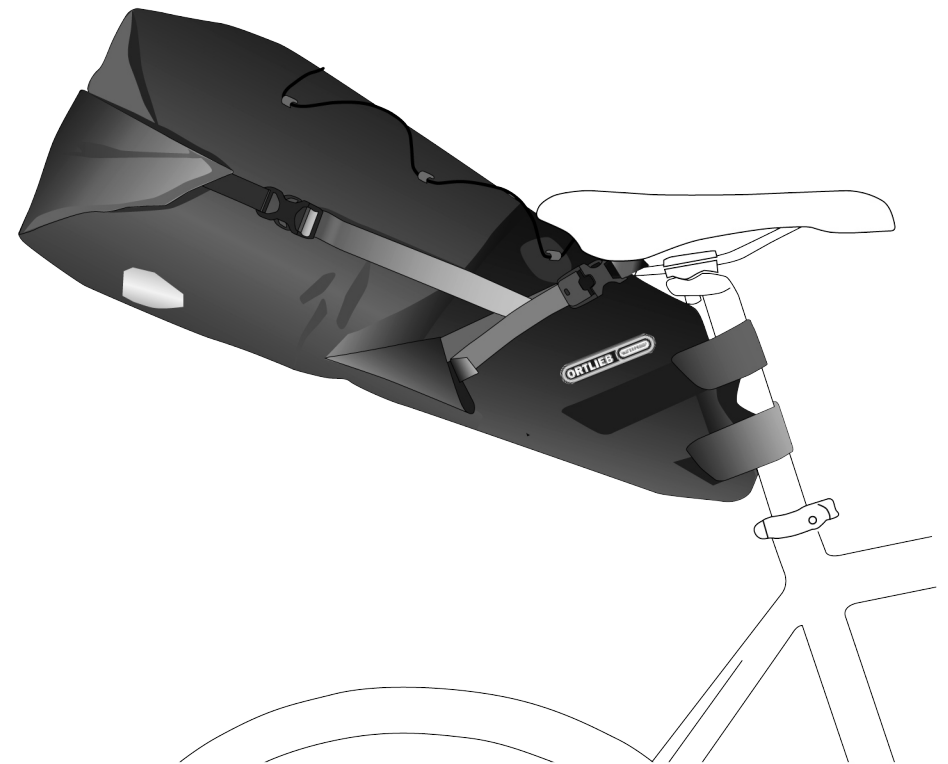

ACCESSORIES

Support Strap for Seat-Pack = + Art. # E216

WEITERE INFORMATIONEN:

MORE INFORMATION:

<https://www.youtube.com/watch?v=CuMWYUYhSoM>

www.ortlieb.com

WA133 0820