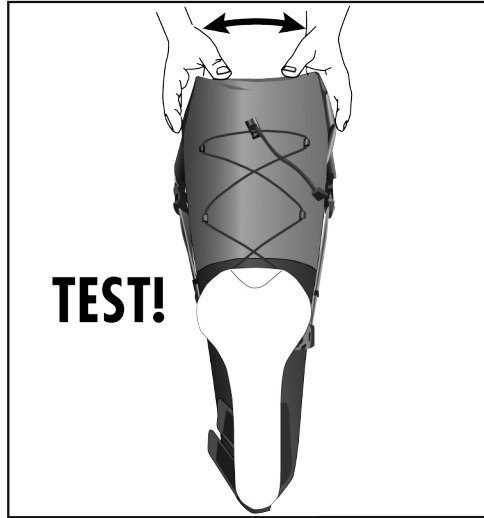

SEAT-PACK 16,5 L

- DE MONTAGEANLEITUNG
- GB ASSEMBLY INSTRUCTIONS
- FR INSTRUCTIONS DE MONTAGE
- IT ISTRUZIONI DI MONTAGGIO
- NL MONTAGE HANDLEIDING
- DK MONTERINGSVEJLEDNING

- ES INSTRUCCIONES DE MONTAJE
- SE MONTERINGSANVISNING
- NO MONTERINGSANVISNING
- FI ASENNUSOHJEET
- PL INSTRUKCJA MONTAZU
- JP 装着方法