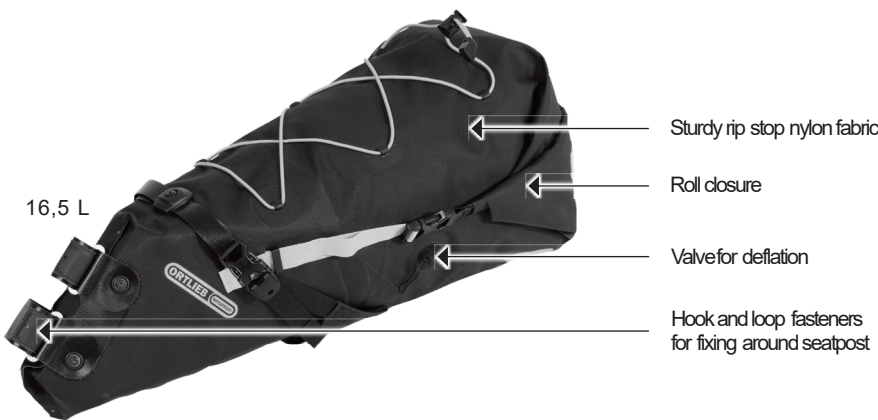

11 L

Elastic cord

Strong 3M Scotchlite reflectors

Adjustable strap

Hook and loop fastener for fixing around seatpost

Reinforced fabric

16,5 L

Sturdy rip stop nylon fabric

Roll closure

Valve for deflation

Hook and loop fasteners for fixing around seatpost

Daisy chain

size	height cm/in	width cm/in.	depth cm/in.	vol. L/cu.in.	weight g/oz.	max. capacity kg/lbs.
11 L	26/10.2	40/15.7	15/5.9	4,5 - 11/ 275-671	345/12.2	3/6.6
16,5 L	30/11.8	64/25	22/8.7	8 - 16.5/ 488-1007	430/15.2	5/11.0

SPECIFICATIONS:

11 L / 16,5 L

- + Waterproof saddlebag with roll closure
- + Ideal for bikepacking, alpcrossing, touring
- + Light weight sturdy PU laminated rip stop nylon
- + Air release valve to easily purge the bag of trapped air, allowing for tighter compression
- + Heavyduty fabric used at the saddle rail mounting location
- + Sturdy PE inner stiffener
- + Saddlebag acts as mudguard
- + Can be mounted to carbon seat posts
- + Daisy chain runs along the underside of the bag, allowing a rear light to be fixed
- + Elastic cord fixations on the upper outer side for quick storage of additional equipment
- + 3M Scotchlite reflectors
- + Suitable for round seatposts with a diameter of max. 34.9 mm

16,5 L

- + Variable volume between 8 and 16.5 litres with adjustable straps and roll closure
- + Heavyduty hook and loop fasteners with a soft grippy surface ensure slip-free seat post fixation
- + Maximum capacity 5 kg / 11 lbs.