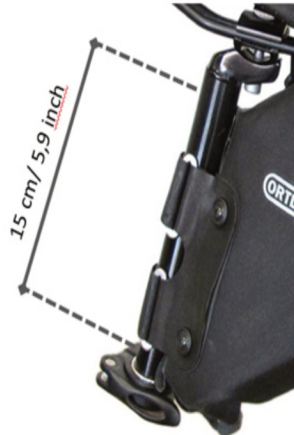

Roll closure

Valve for deflation

Hook and loop fasteners for fixing around seatpost

Daisy chain

size	height cm/in	width cm/in.	depth cm/in.	vol. L/cu.in.	weight g/oz.	max. capacity kg/lbs.
11 L	26/10.2	40/15.7	15/5.9	4,5 - 11/ 275-671	345/12.2	3/6.6
16,5 L	30/11.8	64/25	22/8.7	8 - 16.5/ 488-1007	430/15.2	5/11.0

16,5 L

- + Variable volume between 8 and 16.5 litres with adjustable straps and roll closure
- + Heavyduty hook and loop fasteners with a soft grippy surface ensure slip-free seat post fixation
- + Maximum capacity 5 kg / 11 lbs.

PRODUCT INFO

SEAT-PACK

Waterproof saddlebag

11 L:

Space required for mounting Seat-Pack 11 L to the seat post

16,5 L:

Space required for mounting Seat-Pack 16,5 L to the seat post

Application Example:

Seat-Pack with Seat-Pack Support Strap (optionally available)

Contents: Saddlebag with hook and loop fastener, valve, adjustable straps, inner stiffener

Optional accessory: Seat-Pack Support-Strap (E216)