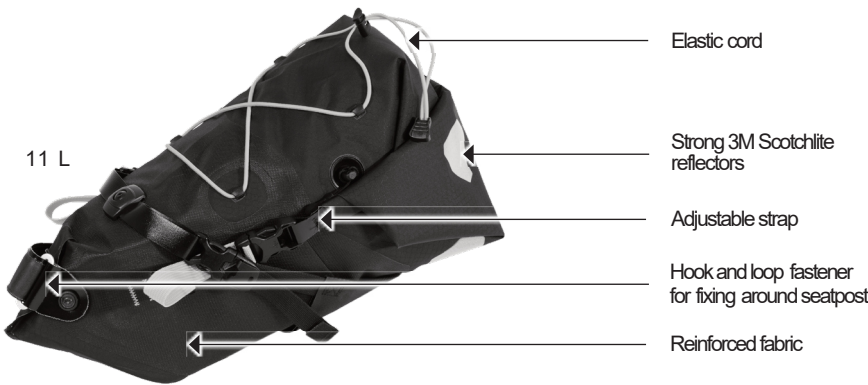

11 L

Elastic cord

Strong 3M Scotchlite reflectors

Adjustable strap

Hook and loop fastener for fixing around seatpost

Reinforced fabric

16,5 L

Sturdy rip stop nylon fabric

Roll closure

Valve for deflation

Hook and loop fasteners for fixing around seatpost

Daisy chain

size	height cm/in	width cm/in.	depth cm/in.	vol. L/cu.in.	weight g/oz.	max. capacity kg/lbs.
11 L	26/10.2	40/15.7	15/5.9	4,5 - 11/ 275-671	345/12.2	3/6.6
16,5 L	30/11.8	64/25	22/8.7	8 - 16.5/ 488-1007	430/15.2	5/11.0

11 L

- + Variable volume between 4.5 and 11.0 litres with adjustable straps and roll closure
- + Heavyduty hook and loop fastener with a soft grippy surface ensure slip-free seat post fixation
- + Maximum capacity 3 kg / 6.6 lbs.

16,5 L

- + Variable volume between 8 and 16.5 litres with adjustable straps and roll closure
- + Heavyduty hook and loop fasteners with a soft grippy surface ensure slip-free seat post fixation
- + Maximum capacity 5 kg / 11 lbs.